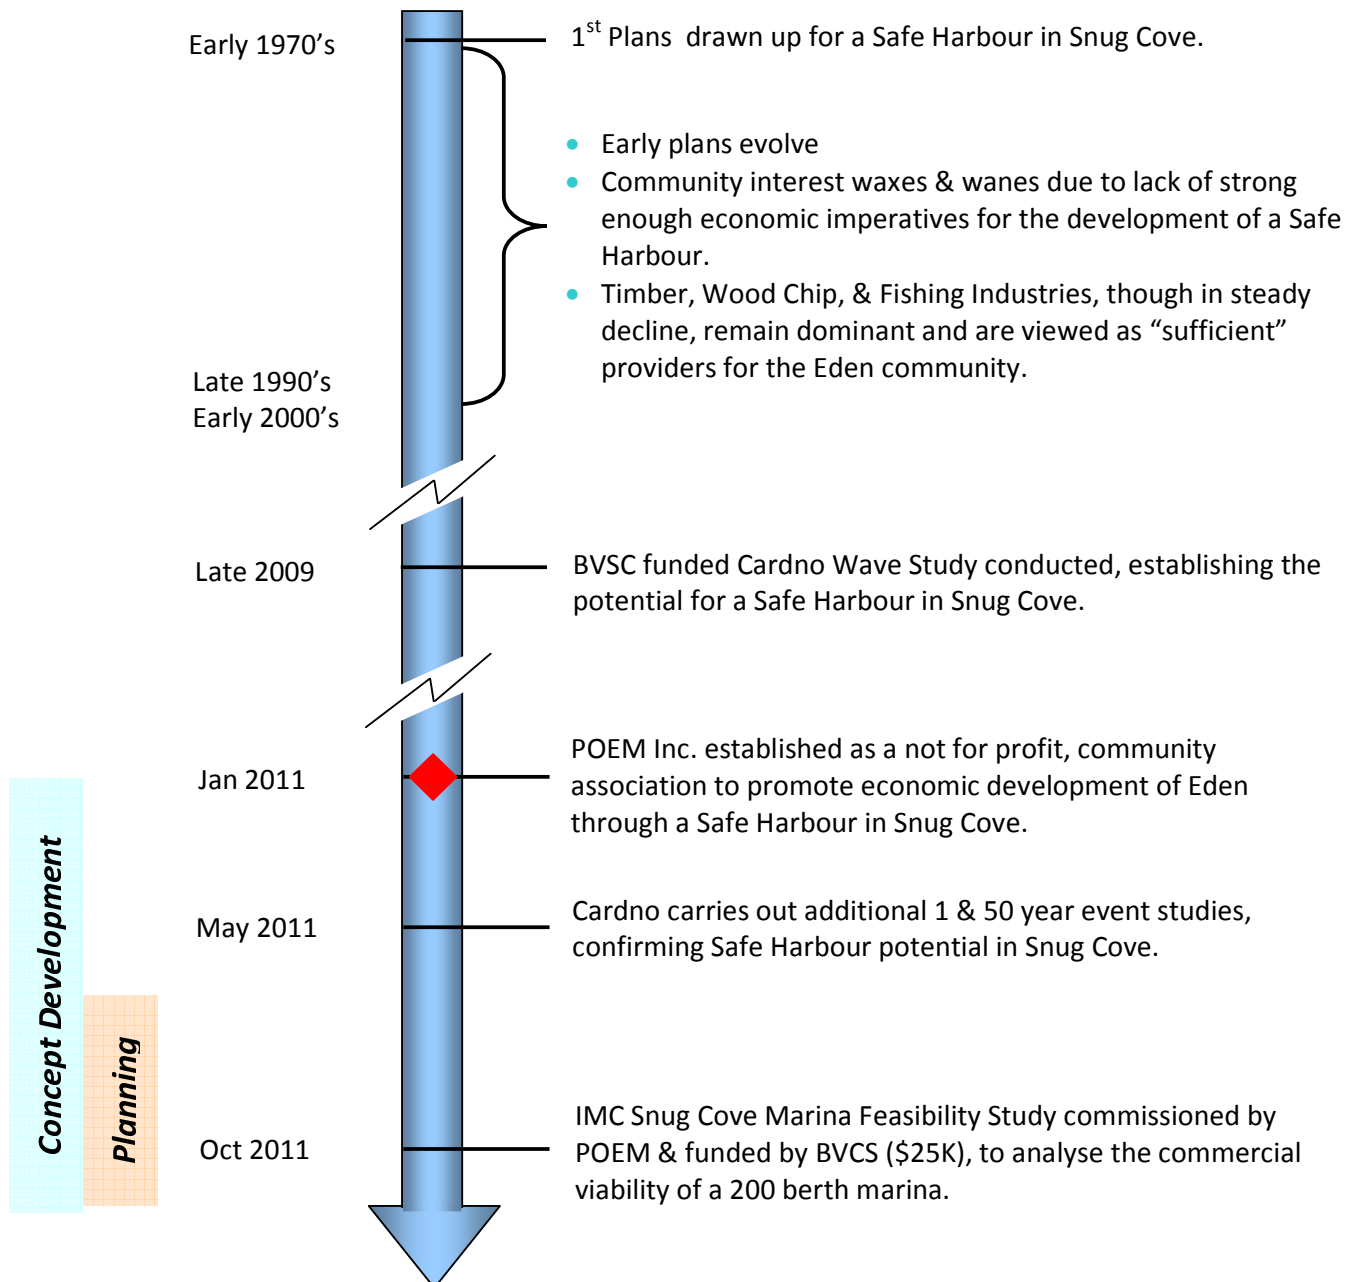

POEM Inc. TIMELINE

Abbreviations:-

BVSC – Bega Valley Shire Council

Cardno – Civil Engineering Consultants

ESSCI – Eden Service & Social Club Inc

EOI – Expression of Interest

ECOC – Eden Chamber of Commerce

GHD -- Engineering, Architecture & Environmental Consultants

IMC – International Marine Consultants (Brisbane)

RDAF – Regional Development Australia Fund (Labour Govt.)

TOR – Terms of Reference

TBYC – Twofold Bay Yacht Club