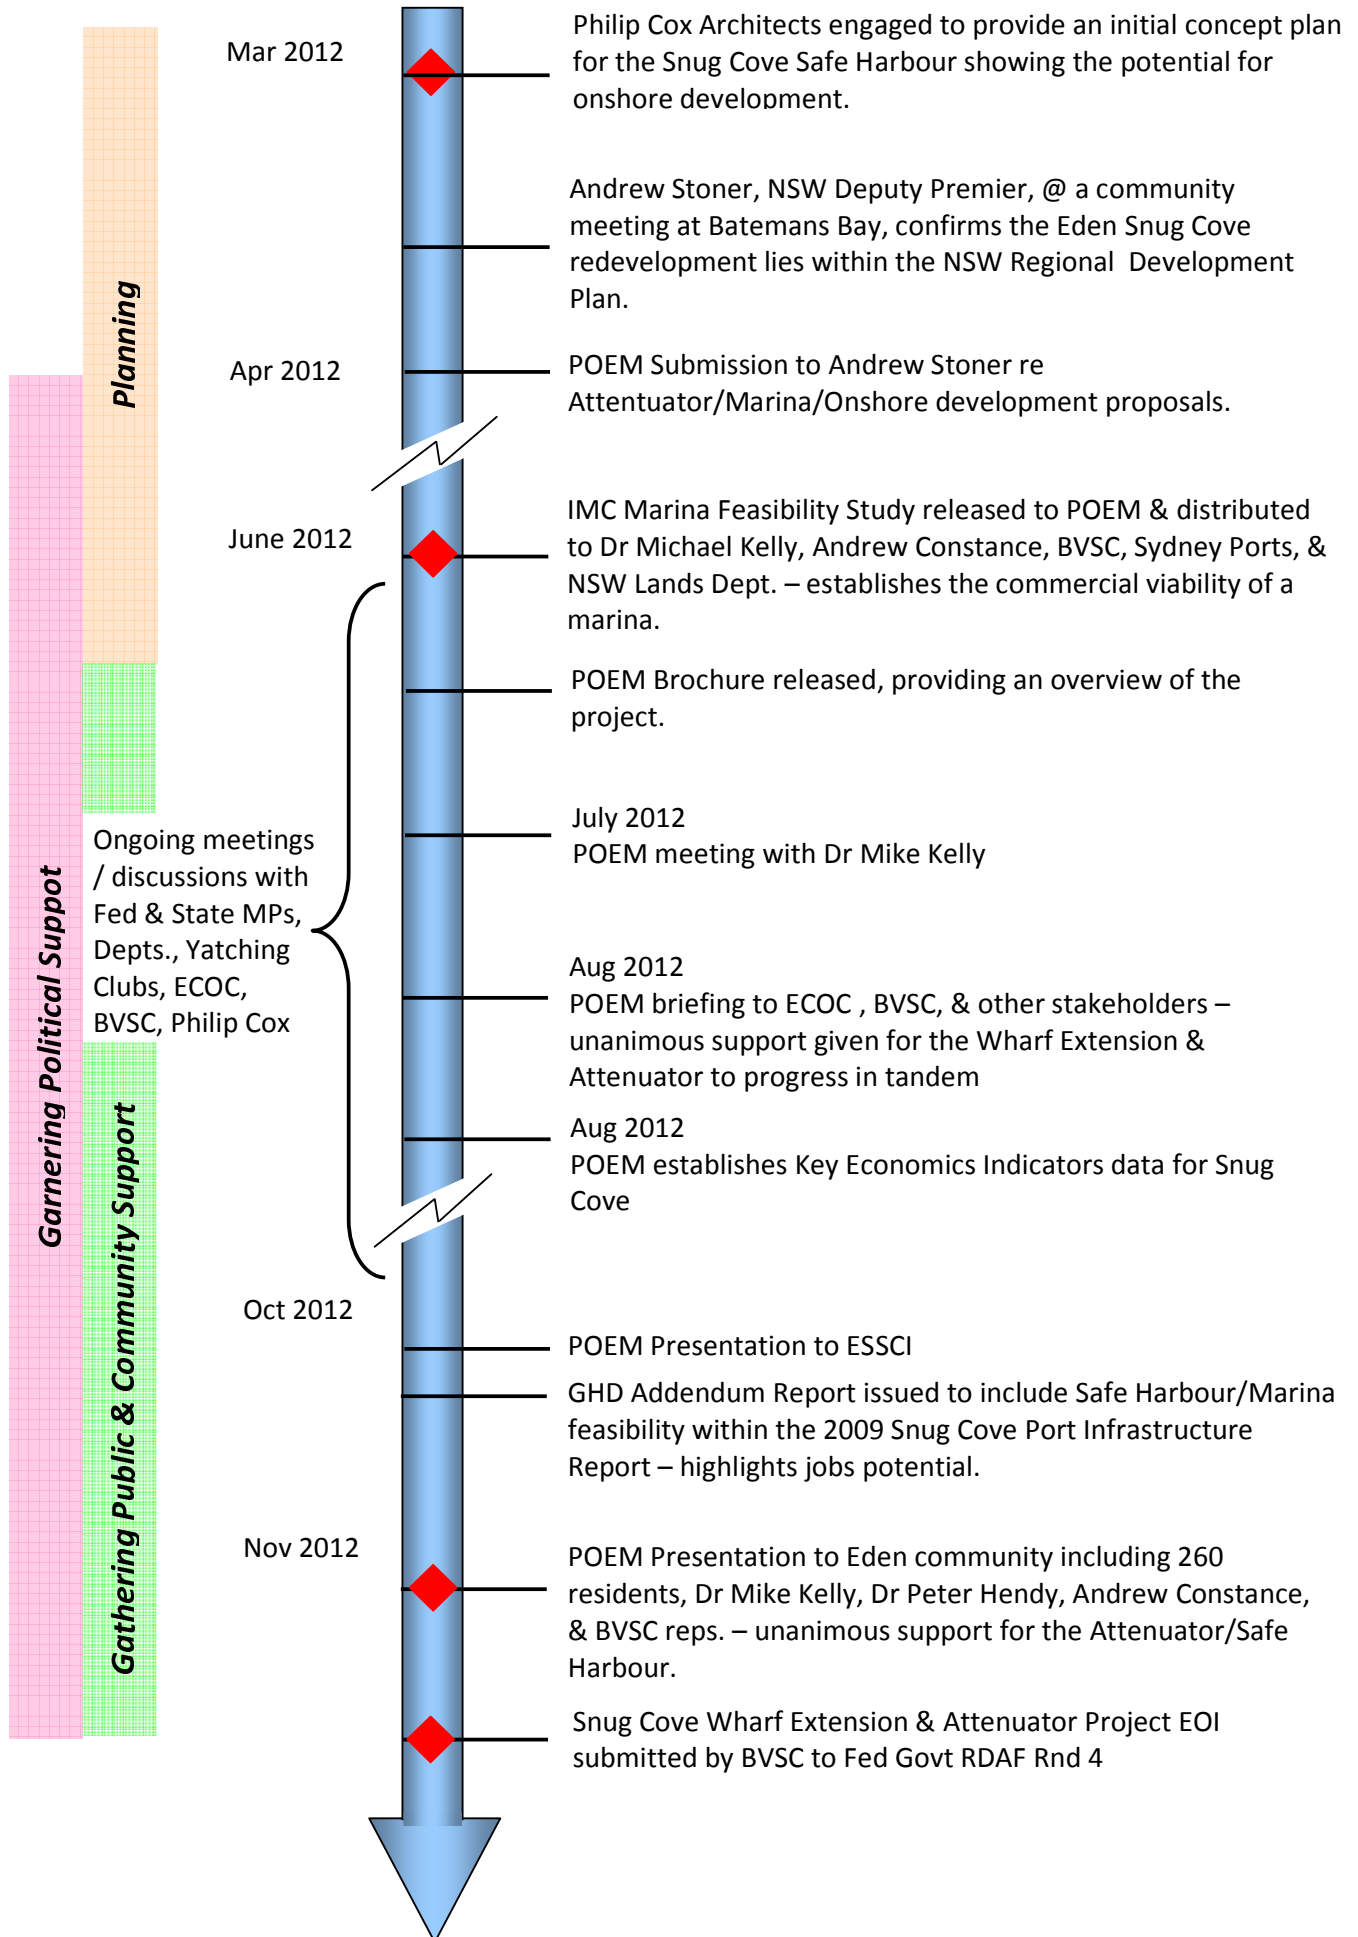

POEM Inc. TIMELINE

Abbreviations:-

BVSC – Bega Valley Shire Council

Cardno – Civil Engineering Consultants

ESSCI – Eden Service & Social Club Inc

EOI – Expression of Interest

ECOC – Eden Chamber of Commerce

GHD -- Engineering, Architecture & Environmental Consultants

IMC – International Marine Consultants (Brisbane)

RDAF – Regional Development Australia Fund (Labour Govt.)

TOR – Terms of Reference

TBYC – Twofold Bay Yacht Club

RDAF RND 4 (in progress)

Gathering Public & Community Support

RDAF RND 4

POEM lobbying the Fed Opposition for election commitment of support

Negotiations with State & Commonwealth Govts.

Negotiations with State & Commonwealth Govts.